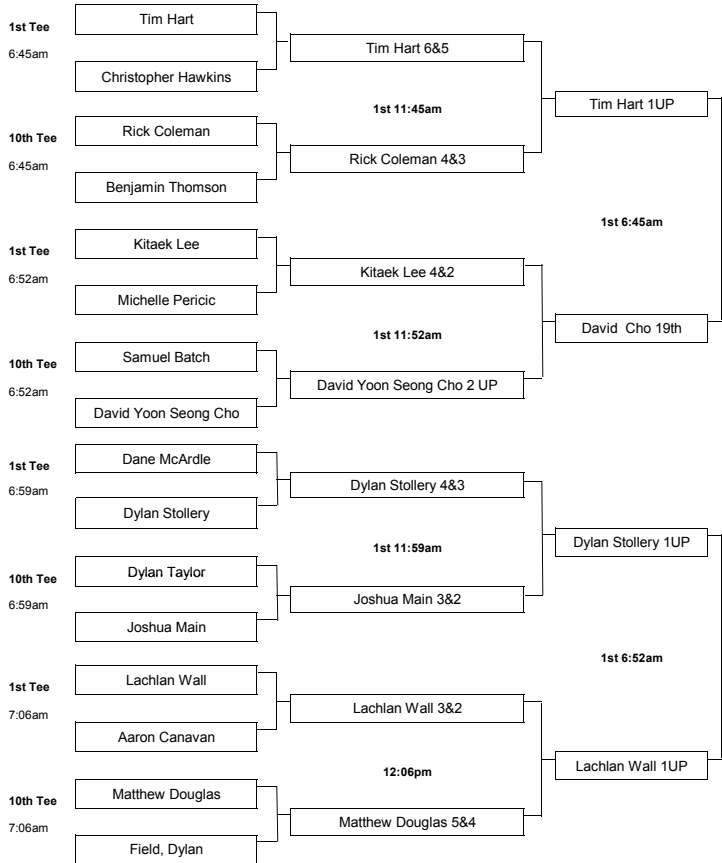

2013 QLD PGA Trainee 'Pampling Plate'

Proudly Sponsored by: Rod & Angela Pampling
Caboolture Golf Club

Tuesday 18th June 2013

Wednesday 19th June 2013

Wednesday 19th June 2013

Tuesday 18th June 2013

Thursday 20th June 2013

Final - 1st Tee 7:00am

Tim Hart 1UP v Atomu Watanabe 22nd

PRIZE MONEY BREAK DOWN

1st = \$3,000
2nd = \$1,500
3rd = \$1,000
4th = \$800
5th - 8th = \$400
9th - 16th = \$200